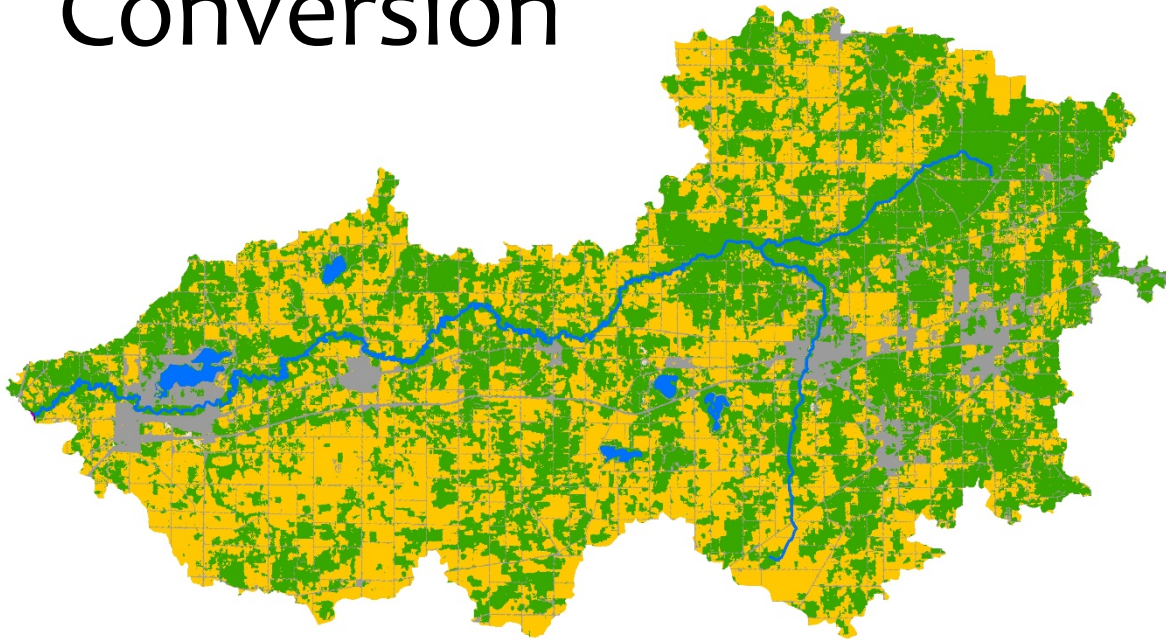

Explanation

- High
- > 90th percentile
- 76th - 90th percentile
- 25th - 75th percentile
- 10th - 24th percentile
- < 10th percentile
- Low
- Not ranked

A tale of two rivers...

USGS 04102500 PAW PAW RIVER AT RIVERSIDE, MI

△ Median daily statistic (66 years) — Period of approved data
— Discharge

USGS 04100500 ELKHART RIVER AT GOSHEN, IN

△ Median daily statistic (86 years) — Period of approved data
— Discharge

A tale of two watersheds...

52%
Conversion

75%
Conversion

A tale of two watersheds...

46% Loss

70% Loss

Sttable

Education, Support & Advocacy

Indiana Watershed