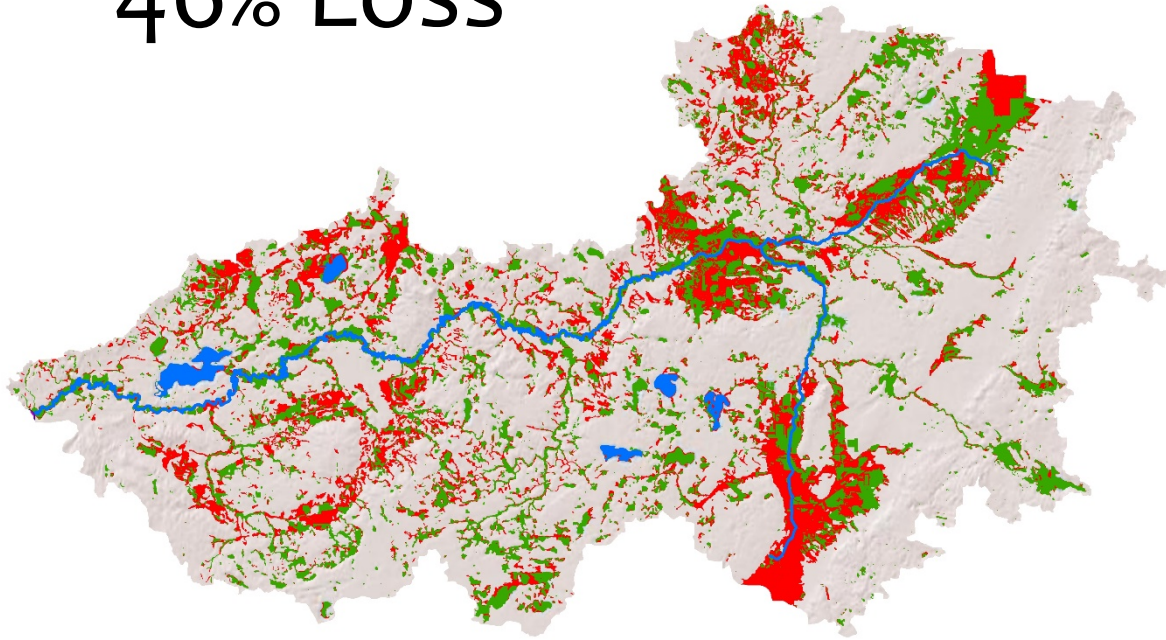

△ Median daily statistic (66 years) — Period of approved data
— Discharge

USGS 04100500 ELKHART RIVER AT GOSHEN, IN

△ Median daily statistic (86 years) — Period of approved data
— Discharge

A tale of two watersheds...

52%
Conversion

75%
Conversion

A tale of two watersheds...

46% Loss

70% Loss

Sttable

Education, Support & Advocacy

Indiana Watershed

Leadership Program

• PUBLIC •

Michigan

Indiana

Ohio

Michigan

Indiana

Ohio