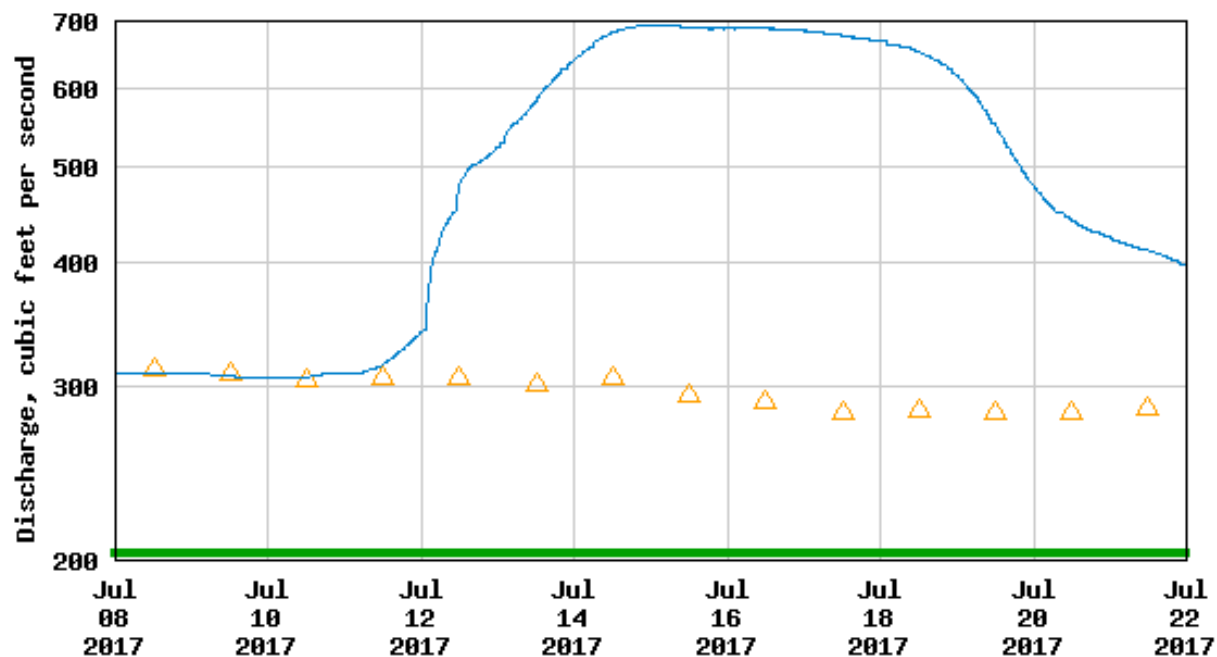

Explanation

- High
- > 90th percentile
- 76th - 90th percentile
- 25th - 75th percentile
- 10th - 24th percentile
- < 10th percentile
- Low
- Not ranked

A tale of two rivers...

USGS 04102500 PAW PAW RIVER AT RIVERSIDE, MI

△ Median daily statistic (66 years) — Period of approved data
— Discharge

USGS 04100500 ELKHART RIVER AT GOSHEN, IN

△ Median daily statistic (86 years) — Period of approved data
— Discharge

A tale of two watersheds...