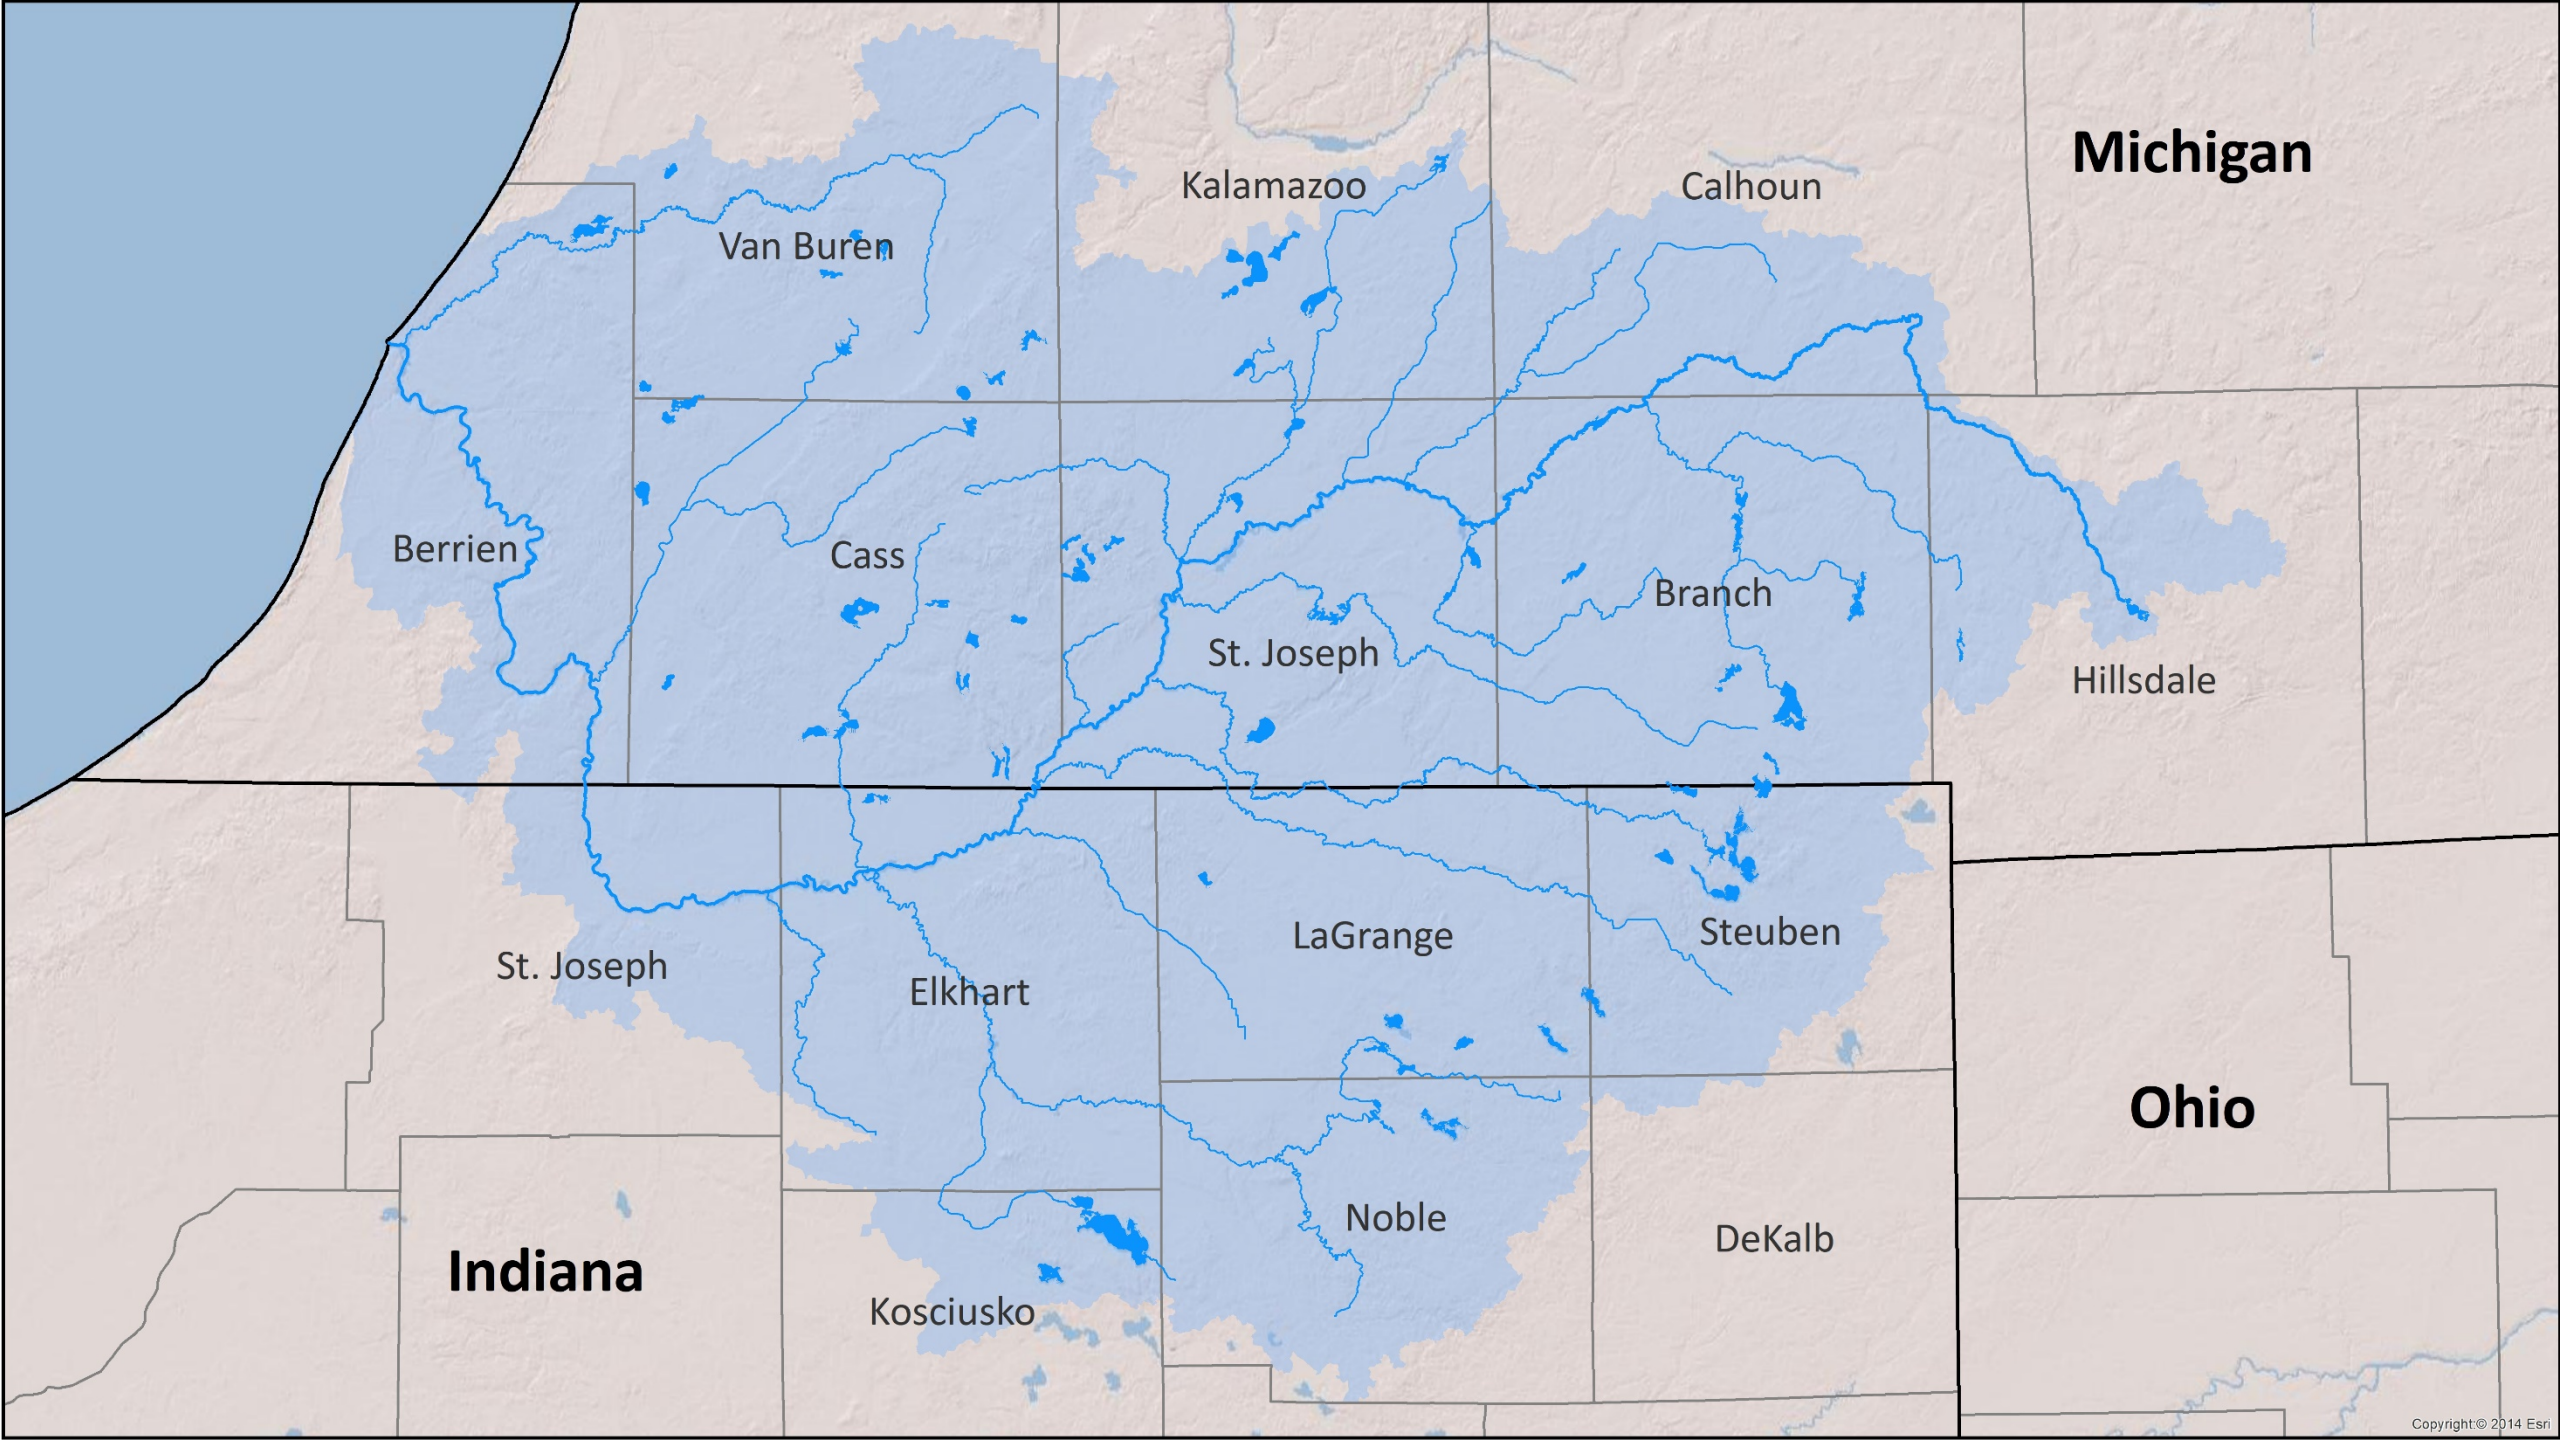

The logo features a stylized river winding from the left towards the right. The river is depicted with a white center and blue outer banks. The background on the left is green, representing land, and on the right is blue, representing water. The text 'St. Joseph River Basin Commission' is written in white, sans-serif font over the blue water background.

St. Joseph River Basin Commission

19th Annual Indiana-Michigan
St. Joseph River Basin Symposium

Michigan

Kalamazoo

Calhoun

Van Buren

Berrien

Cass

Branch

St. Joseph

Hillsdale

St. Joseph

Elkhart

LaGrange

Steuben

Ohio

△ Median daily statistic (66 years) — Period of approved data
— Discharge

USGS 04100500 ELKHART RIVER AT GOSHEN, IN

△ Median daily statistic (86 years) — Period of approved data
— Discharge

A tale of two watersheds...