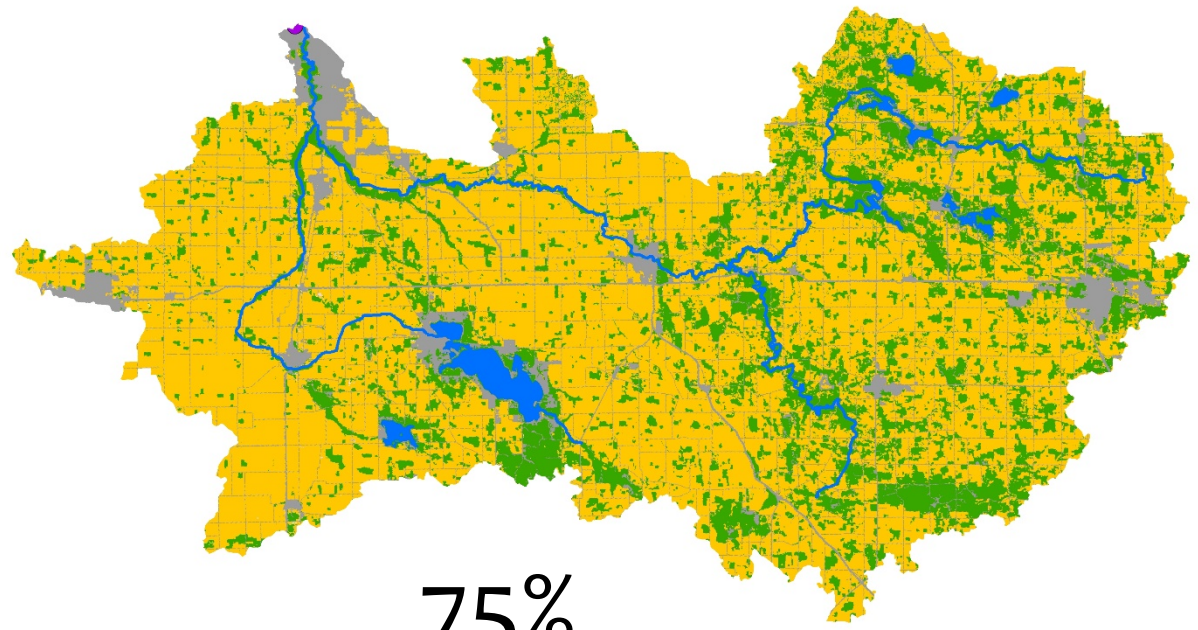

Explanation

- High
- > 90th percentile
- 76th - 90th percentile
- 25th - 75th percentile
- 10th - 24th percentile
- < 10th percentile
- Low
- Not ranked

A tale of two rivers...

USGS 04102500 PAW PAW RIVER AT RIVERSIDE, MI

△ Median daily statistic (66 years) — Period of approved data
— Discharge

USGS 04100500 ELKHART RIVER AT GOSHEN, IN

△ Median daily statistic (86 years) — Period of approved data
— Discharge

A tale of two watersheds...

52%
Conversion

75%
Conversion

A tale of two watersheds...

46% Loss

70% Loss

Sttable

Education, Support & Advocacy

Indiana Watershed