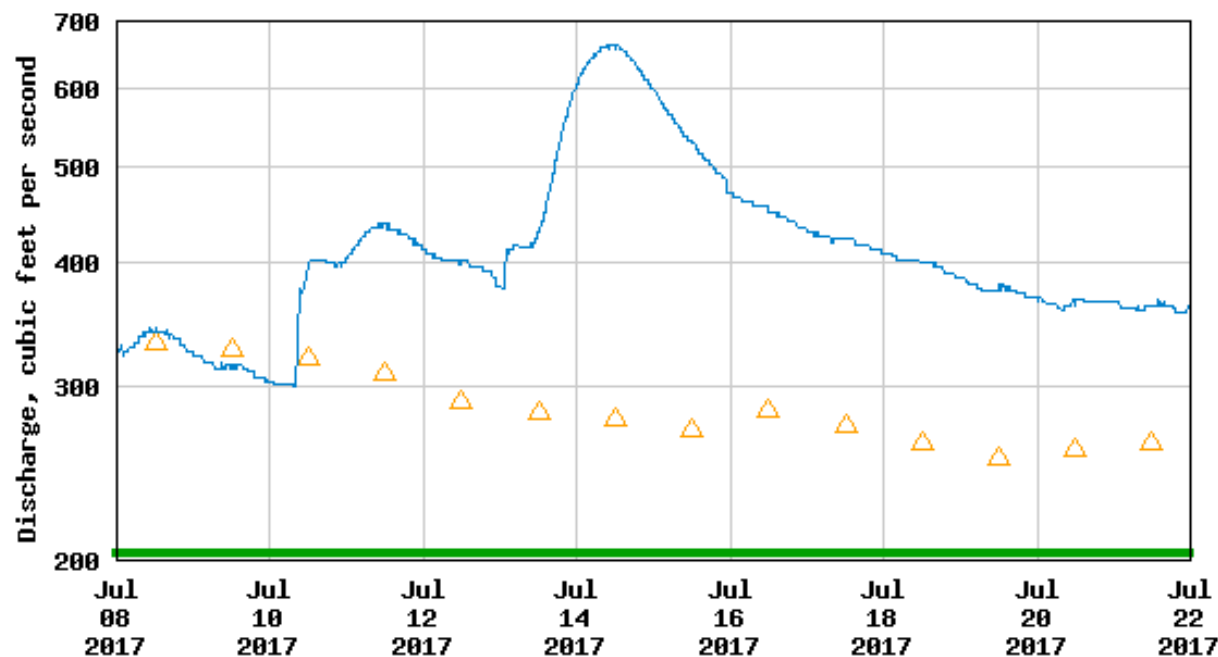

Explanation

- High
- > 90th percentile
- 76th - 90th percentile
- 25th - 75th percentile
- 10th - 24th percentile
- < 10th percentile
- Low
- Not ranked

A tale of two rivers...

USGS 04102500 PAW PAW RIVER AT RIVERSIDE, MI

△ Median daily statistic (66 years) — Period of approved data
— Discharge

USGS 04100500 ELKHART RIVER AT GOSHEN, IN

△ Median daily statistic (86 years) — Period of approved data
— Discharge

A tale of two watersheds...