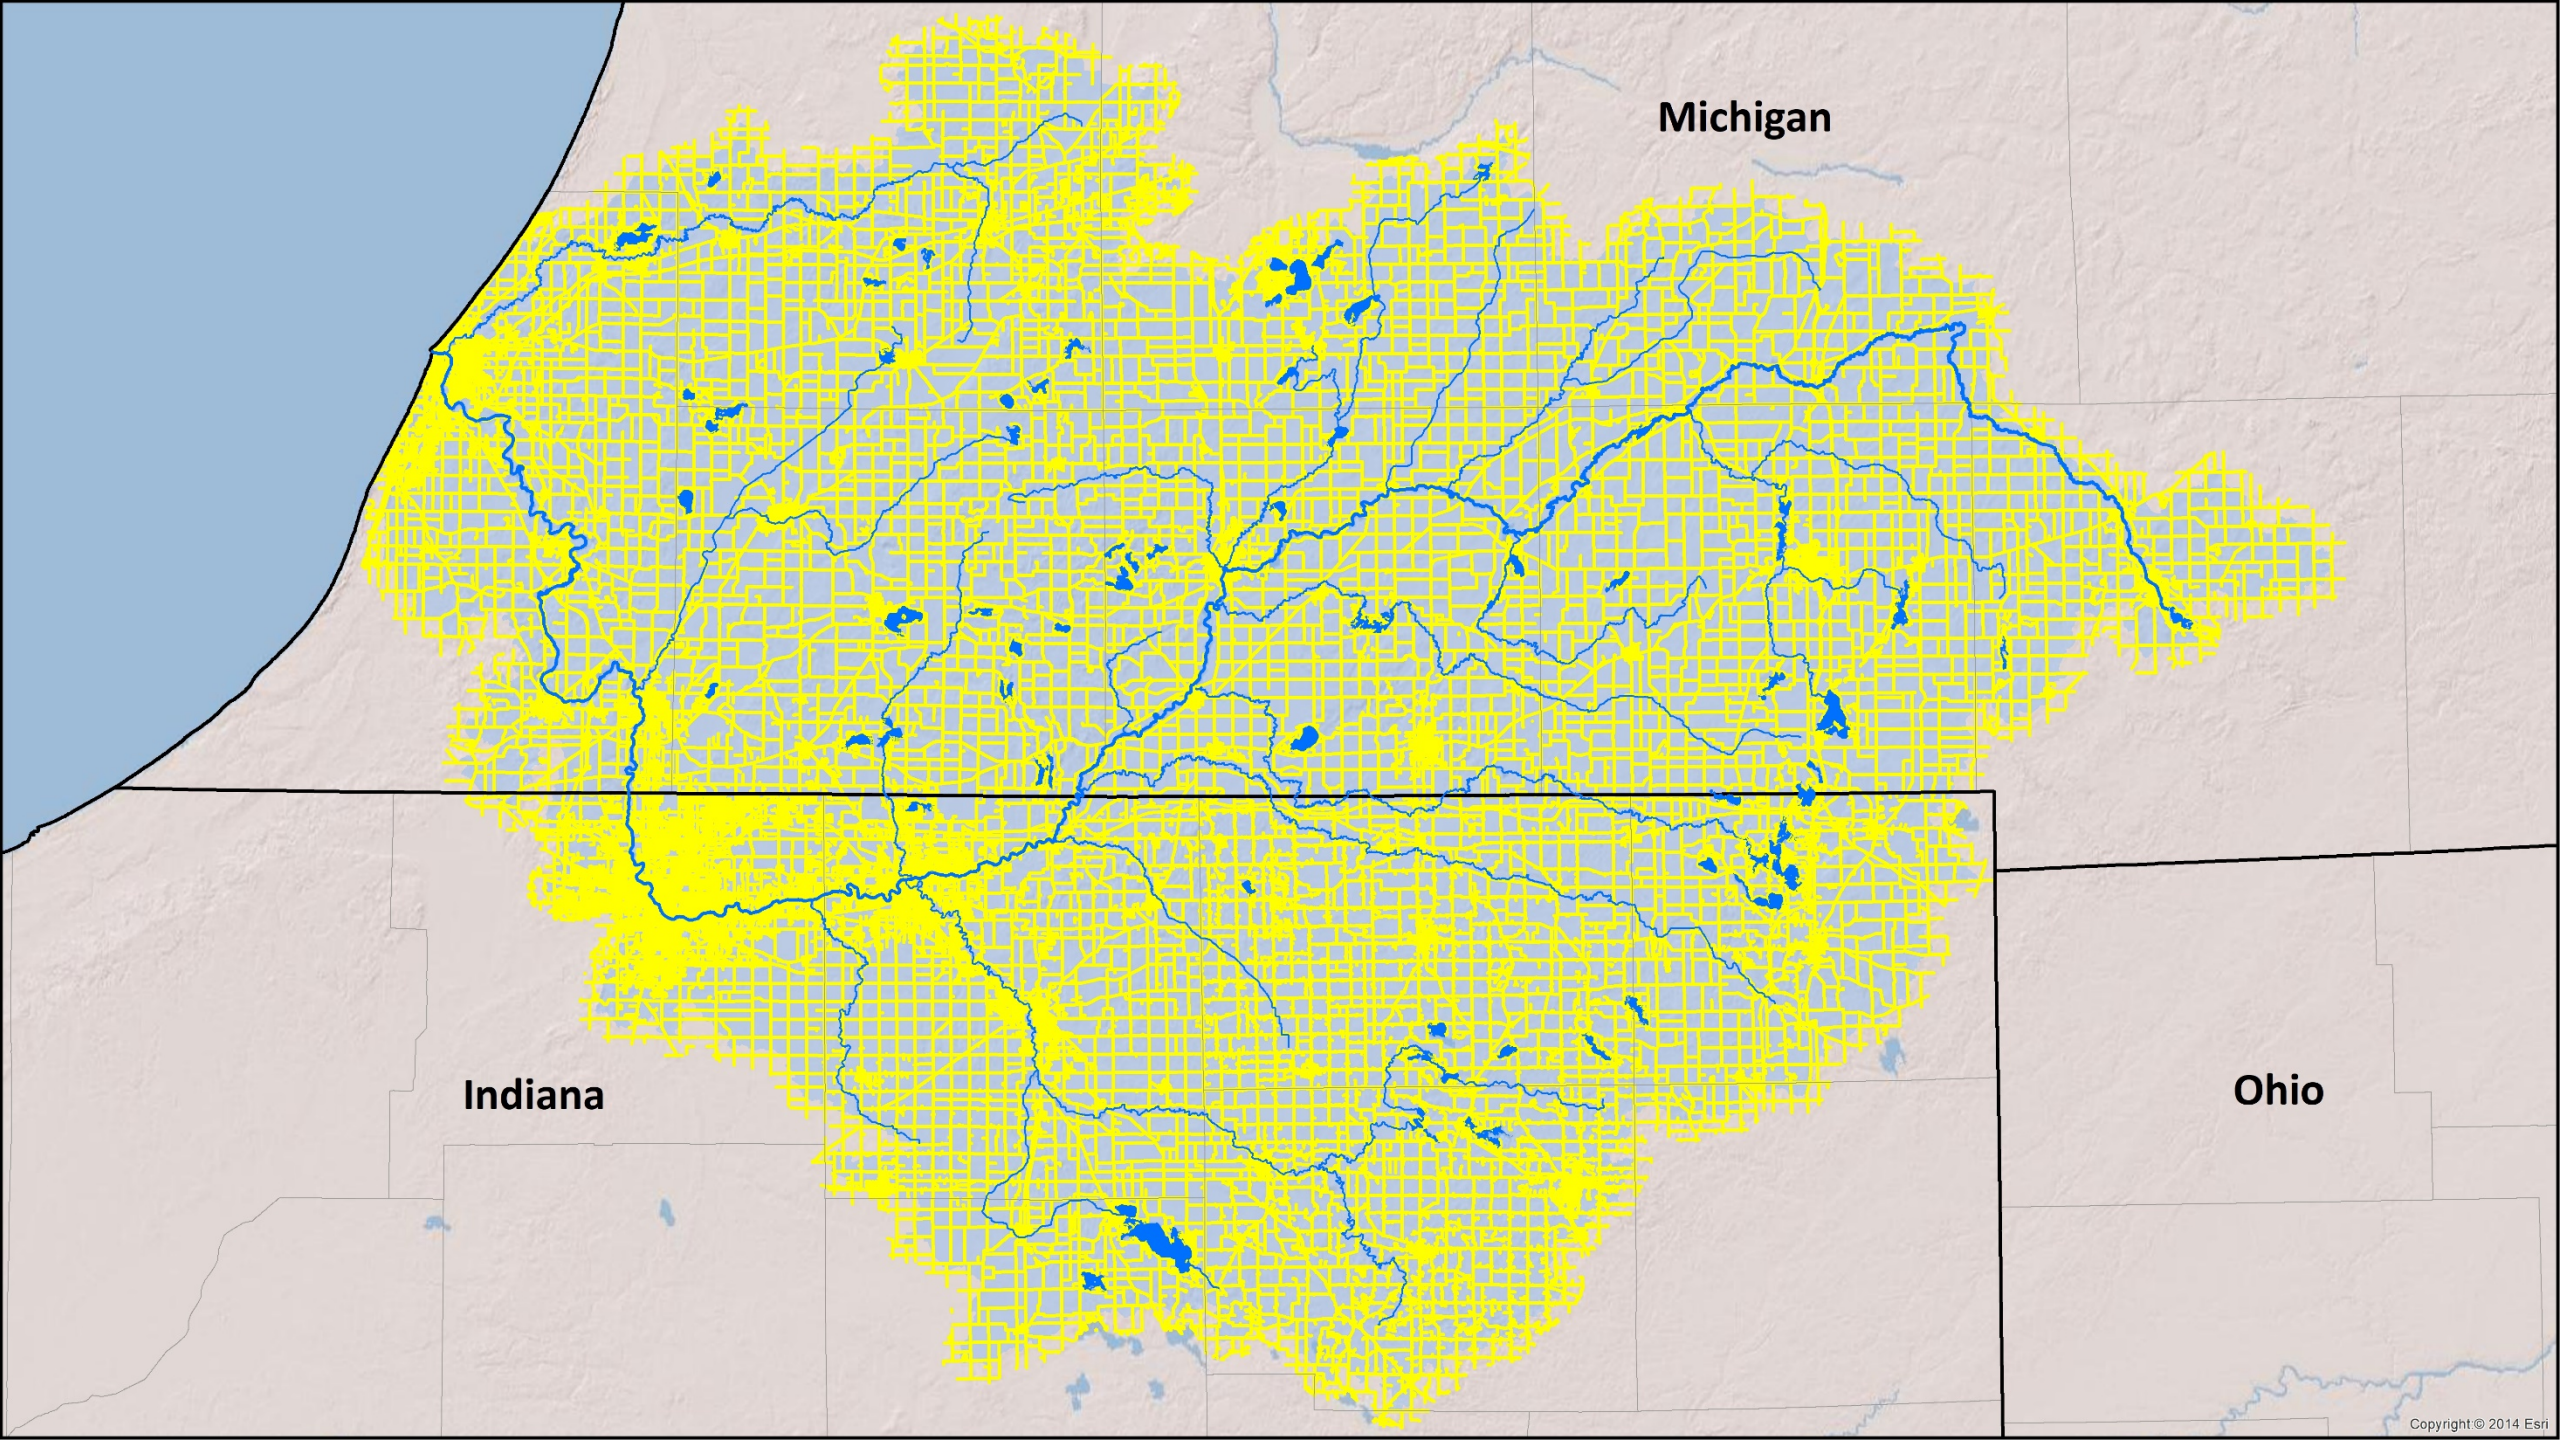

△ Median daily statistic (66 years) — Period of approved data
— Discharge

USGS 04100500 ELKHART RIVER AT GOSHEN, IN

△ Median daily statistic (86 years) — Period of approved data
— Discharge

A tale of two watersheds...

Leadership Program

• PUBLIC •

Michigan

Indiana

Ohio

Michigan

Indiana

Ohio