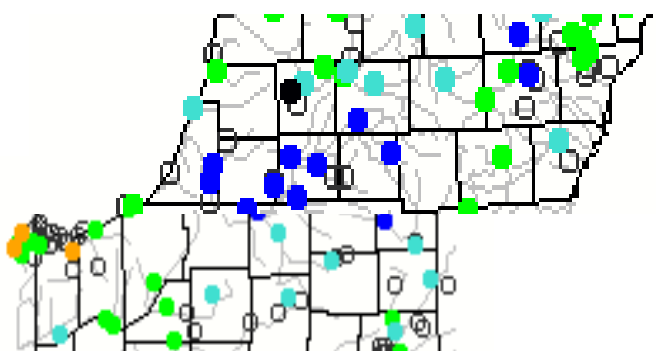

 **USGS**
science for a changing world
STREAM GAUGING STATION
U.S. GEOLOGICAL SURVEY
NATIONAL WATER RESEARCH INSTITUTE

"Ball Band" Rubber and Woolen Mfg. Co., Mishawaka, Indiana

Indiana Toll Rd (Toll road)

80

90

South Bend
Wastewater Treatment

Riverside I

St. Joseph River

Riverside I

NO DUMPING
DRAINS TO STREAM

Friday, May 11, 2018 03:30ET

Explanation

- High
- > 90th percentile
- 76th - 90th percentile
- 25th - 75th percentile
- 10th - 24th percentile
- < 10th percentile
- Low
- Not ranked

A tale of two rivers...

USGS 04102500 PAW PAW RIVER AT RIVERSIDE, MI

△ Median daily statistic (66 years) — Period of approved data
— Discharge

USGS 04100500 ELKHART RIVER AT GOSHEN, IN

△ Median daily statistic (86 years) — Period of approved data
— Discharge

A tale of two watersheds...