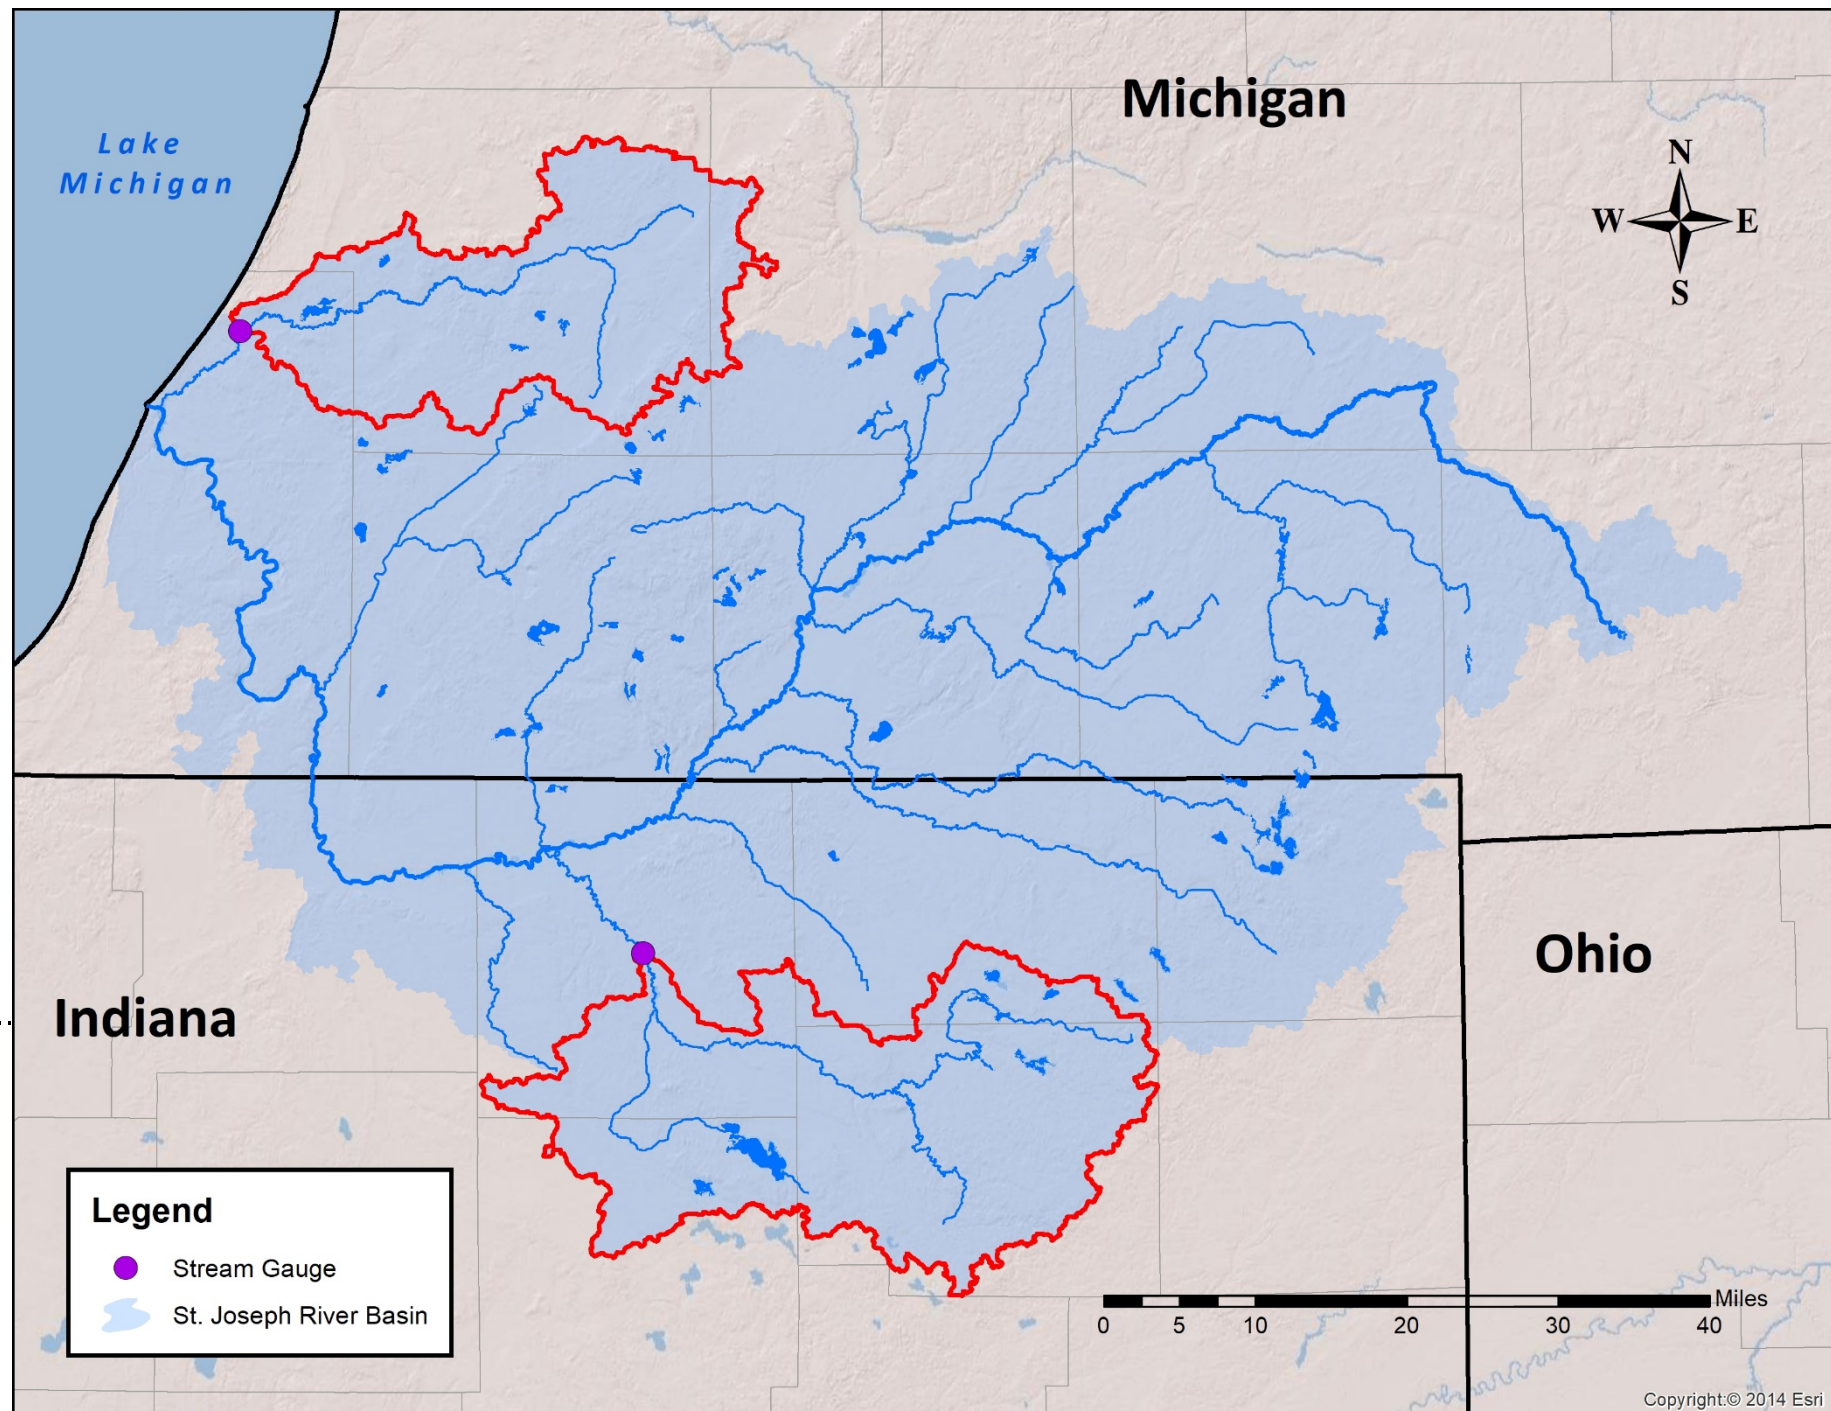

The logo features a stylized river winding from the left towards the right. The river is depicted with a white center and blue outer banks. The background on the left is green, representing land, and on the right is blue, representing water. The text 'St. Joseph River Basin Commission' is written in white, sans-serif font over the blue water background.

80

90

South Bend
Wastewater Treatment

Riverside I

St. Joseph River

Riverside I

NO DUMPING
DRAINS TO STREAM

Friday, May 11, 2018 03:30ET

Explanation

- High
- > 90th percentile
- 76th - 90th percentile
- 25th - 75th percentile
- 10th - 24th percentile
- < 10th percentile
- Low
- Not ranked

A tale of two rivers...

USGS 04102500 PAW PAW RIVER AT RIVERSIDE, MI

△ Median daily statistic (66 years) — Period of approved data
— Discharge

USGS 04100500 ELKHART RIVER AT GOSHEN, IN

△ Median daily statistic (86 years) — Period of approved data
— Discharge

A tale of two watersheds...