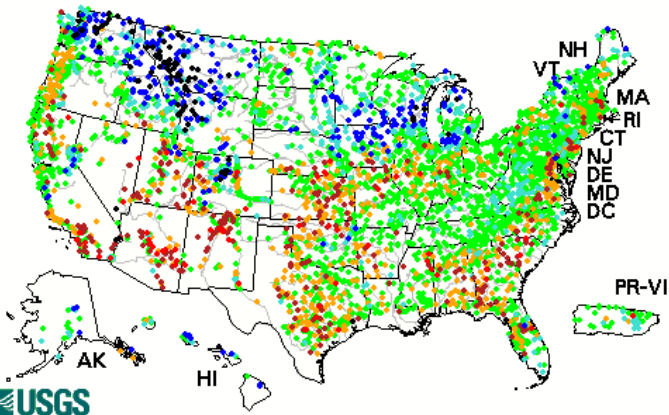

 **USGS**
science for a changing world
STREAM GAUGING STATION
U.S. GEOLOGICAL SURVEY
NATIONAL WATER RESEARCH INSTITUTE

"Ball Band" Rubber and Woolen Mfg. Co., Mishawaka, Indiana

Indiana Toll Rd (Toll road)

80

90

South Bend
Wastewater Treatment

Riverside I

St. Joseph River

Riverside I

NO DUMPING
DRAINS TO STREAM

Friday, May 11, 2018 03:30ET

Explanation

- High
- > 90th percentile
- 76th - 90th percentile
- 25th - 75th percentile
- 10th - 24th percentile
- < 10th percentile
- Low
- Not ranked

A tale of two rivers...

USGS 04102500 PAW PAW RIVER AT RIVERSIDE, MI