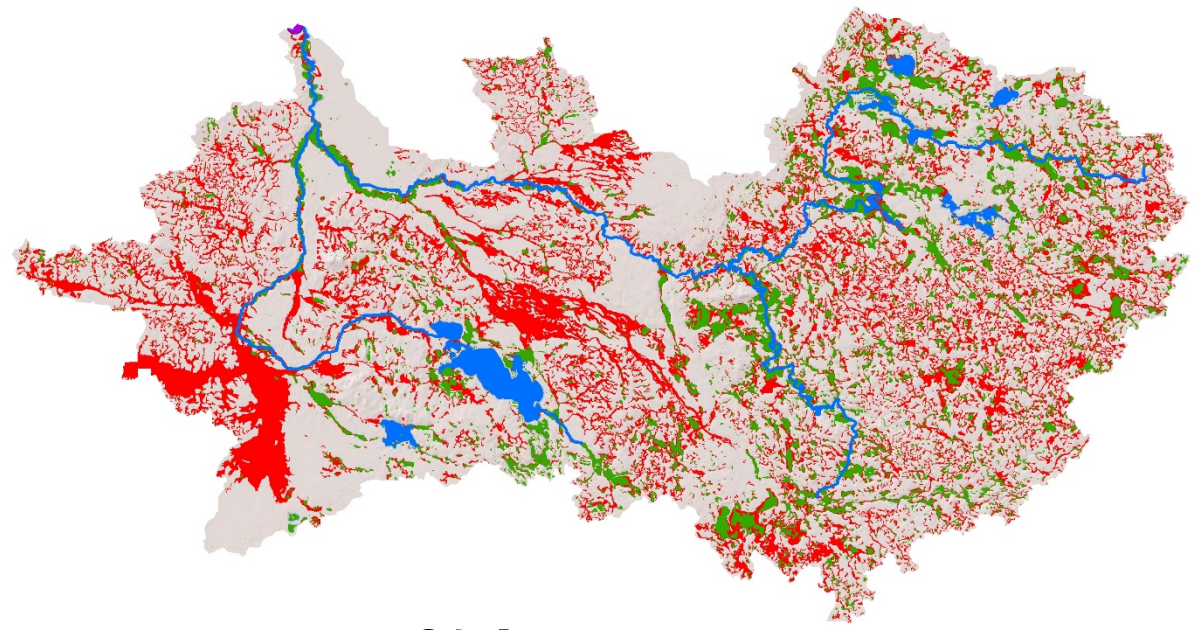

△ Median daily statistic (66 years) — Period of approved data
— Discharge

USGS 04100500 ELKHART RIVER AT GOSHEN, IN

△ Median daily statistic (86 years) — Period of approved data
— Discharge

A tale of two watersheds...

52%
Conversion

75%
Conversion

A tale of two watersheds...

46% Loss

70% Loss

Sttable

Education, Support & Advocacy

Indiana Watershed

Leadership Program

• PUBLIC •

Michigan

Indiana

Ohio

Michigan

Indiana

Ohio